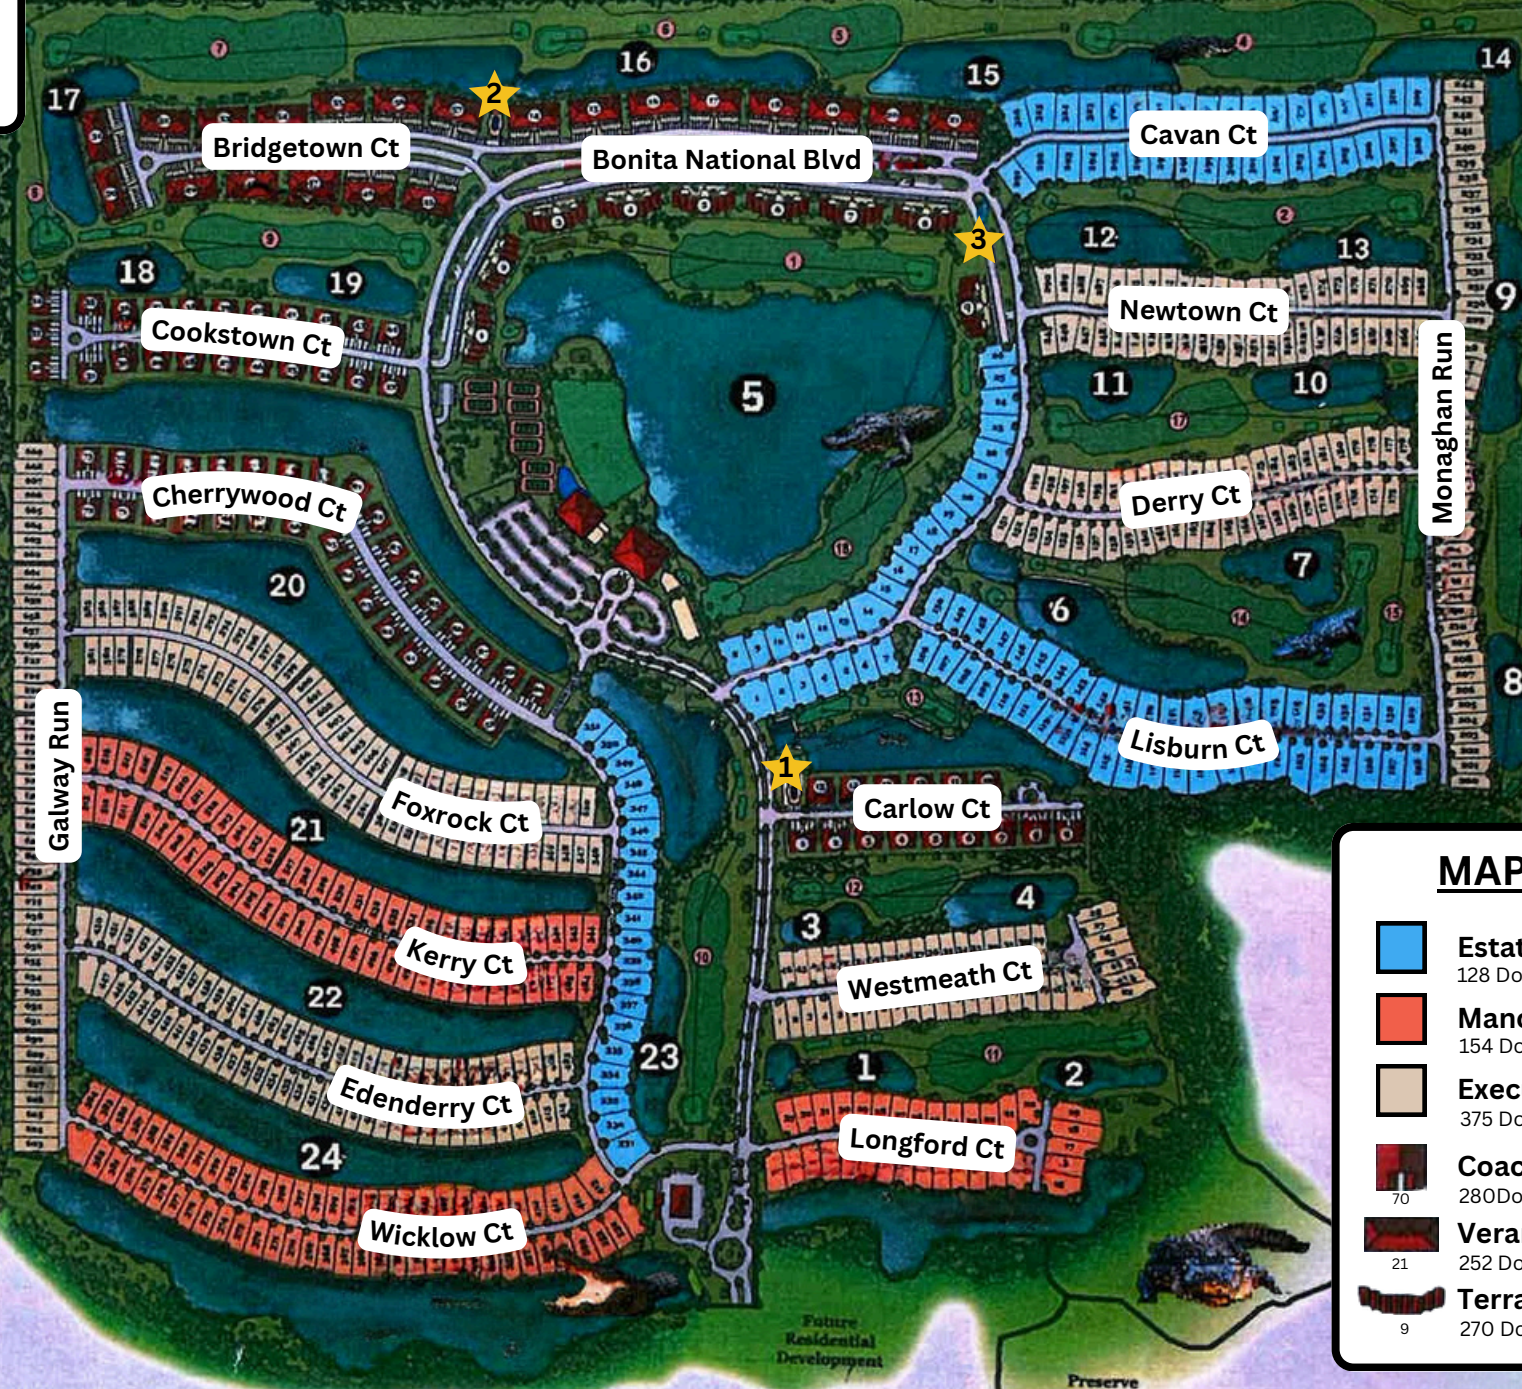

Satellite Pools

-  Carlow Ct
-  Bridgetown Ct
-  Bonita National Blvd

MAP KEY

	Estate Homes 128 Doors
	Manor Homes 154 Doors
	Executive Homes 375 Doors
	Coach Homes 280 Doors
	Veranda Condos 252 Doors
	Terrace Condos 270 Doors
<i>657 Total Doors</i>	
<i>1,459 Total Doors</i>	

Future Residential Development

Preserve

AMENITIES MAP